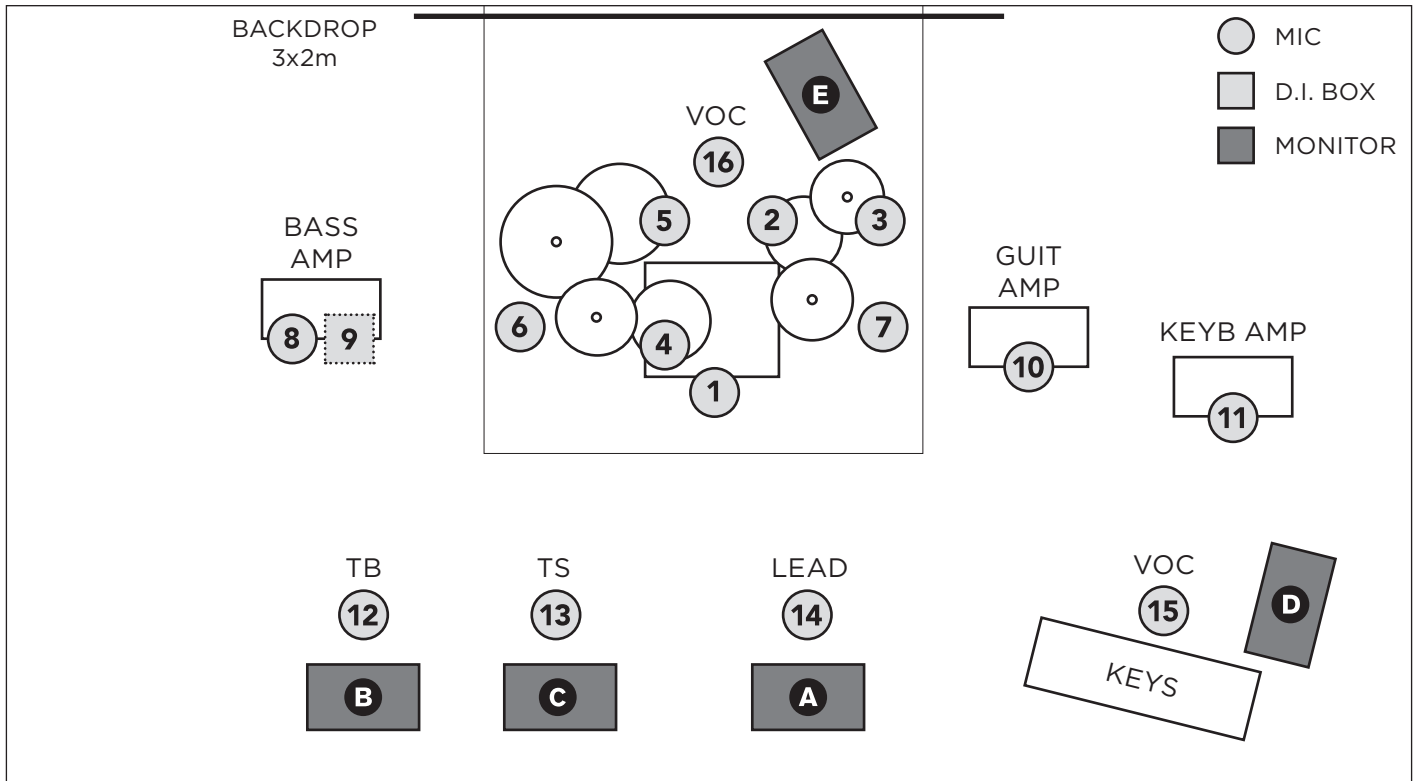

# STAGE RIDER ALASKA

Oktober 2010 (version 11)

Sound engineer: Raphael +41 (0)78 866 98 38, ton@alaskatheband.ch  
 Rider/backline info: Tobi +41 (0)78 813 03 57, pipe@alaskatheband.ch

	CHANNEL LIST		COMMENTS
1	KICK	mic	
2	SNARE	"	
3	HIHAT	"	
4	TOM	"	
5	FLOOR TOM	"	
6	OH L	"	
7	OH R	"	
8	BASS AMP	mic	
9	BASS D.I.	D.I.	integrated in amp
10	GUIT AMP	mic	
11	KEYB AMP	"	
12	TROMBONE	mic	
13	TENOR SAX	"	
14	LEAD VOC	wireless mic	we bring it (SM86)
15	KEYB VOC	mic	
16	DRUMS VOC	"	

DUDE	PLAYS	ROUGH MONITOR MIX
Flo	<b>Drums</b> <b>back voc</b>	kick lead-voc back-vocs guitar keys <b>E</b>
Reto	<b>Bass</b>	
Tobias	<b>Guitar</b>	
Tobi	<b>Keys</b> <b>back voc</b>	keys keys-voc lead-voc, drums-voc <b>D</b>
Joachim	<b>Tenor sax</b>	horns lead-voc <b>C</b>
Matt	<b>Trombone</b>	<b>B</b>
Fabian	<b>Lead Voc</b>	lead voc keys-voc, drum-voc keys, some kick <b>A</b>